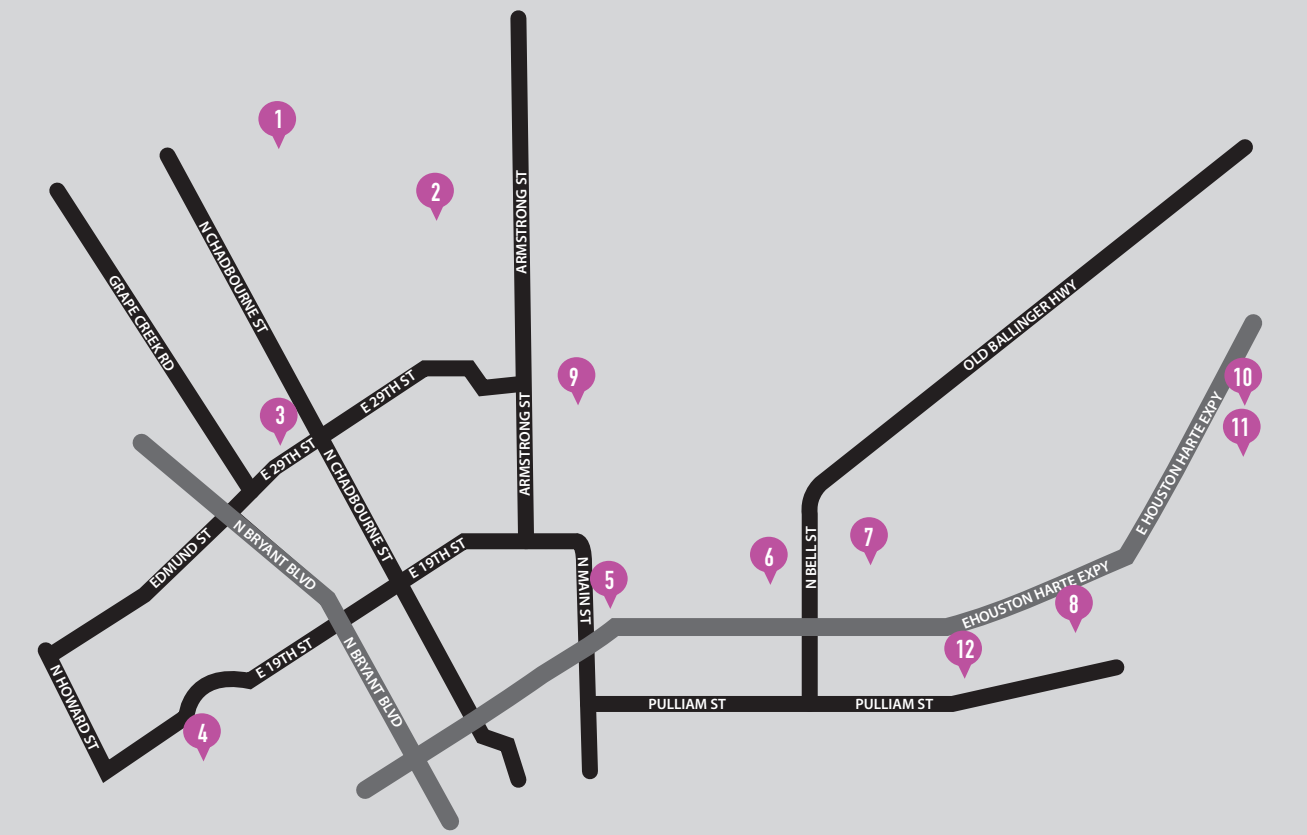

SOUTH/SOUTHWEST

MAP SPONSORED BY
PRINTING & DESIGN

A. Mrs. TAM "Ewe" niversity by Amy Lindeman
West Texas A&M Agrilife Research
7887 U.S. HWY 87 N

SHEEP LOCATIONS

Title, Artist, Sponsors

- 1. A Brave N"ewe" Maiden San Angelo** by Amy Lindeman
Lincoln Middle School
255 Lake View Heroes Dr
- 2. UNKNOWN** by LVHS Art Students
Lake View Highschool
900 E 43rd St
- 3. Steel Wool Fab "ewe"cator** by Susan Williams
Hirschfield Steel
112 W 29th St
- 4. Faith in "Ewe"** by Scott Sustek
Cornerstone Christian School
1502 Jefferson St
- 5. Ba-ba-baptist Sheep** by Julie Raymond
Baptist Memorial
902 N Main St
- 6. Eartha** by ASU Art Students
Republic Services
1422 Hughes St
- 7. UNKNOWN** by Lake View High School Art Club & Central High School Art Club
Holiman Elementary
1900 Ricks Dr
- 8. Dr. S"ewe"ture** by Mejo Okon
Ethicon
3348 Pulliam St
- 9. Breaking N"ewes"** by Crystal Goodman
Nexstar Media Group
2800 Armstrong St
- 10. 4H and "Ewe"** by Dr. Loree Branham
West Texas Agrilife Extension
3168 N US HWY 67
- 11. Ed"ewe"cate** by Crystal Goodman
West Texas Training Howard College
3501 N US HWY 67
- 12. Pending Name** by Raul Ruiz
First State Bank of Paintrock
402 Smith Blvd

SHEEP LOCATIONS

Title, Artist, Sponsors

- 1. Hope for "Ewe"** by Mejo Okon
Rivercrest Hospital
1636 Hunters Glen Rd
- 2. Baa Baa Bass Bunch** by Jim Bass Paint Crew
Jim Bass Ford
4032 W Houston Harte Expy
- 3. Pat** by Mejo Okon
Family Powersports
4160 W Houston Harte Expy
- 4. RAM Bank-ous** by Lesa Whitehead
San Angelo Banking Center
5710 Sherwood Way
- 5. HEB "ewe"tifully Woven** by Julie Ramirez
Jena Bernard
5502 Sherwood Way
- 6. The Lady In Bl"ewe"** by Amber Alexander
Shannon Clinic Southwest
4450 Sunset Dr
- 7. Wool Gatherings** by Judith Lester
Woolin Cotton Shop
3301 Southwest Blvd
- 8. L.T. San Angelo Mohair** by Anamarie Perkins & Sarah Elizabeth Perkins
US Army Recruiting Station
4001 Sunset Dr

NORTH/NORTHEAST